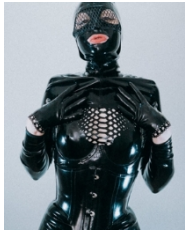

HARSH COLLECTIVE

Helena Calmfors
Midsummer, 2024
Archival print facemounted on Plexi
30 x 24 inches

Helena Calmfors
Latex Lady, 2024
Archival print mounted on aluminum
14 x 11 inches

Helena Calmfors
Latex Membrane II, 2024
Archival print mounted on aluminum
14 x 11 inches

Helena Calmfors
Flower Lady, 2024
Polaroid
2.5 x 2.5 inches (9 x 9 inches framed)

Helena Calmfors
My Fair Lady, 2024
Polaroid
2.5 x 2.5 inches (9 x 9 inches framed)

Amy Chasse
Sticking Together, 2023
Acrylic on cardboard
80 x 80 inches