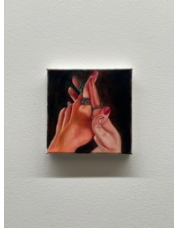

Jenna Rothstein
Ellis, 2023
Acrylic on canvas
7 x 5 inches

Jenna Rothstein
Father's Day, 2024
Acrylic paint on canvas
8 x 8 inches

HARSH COLLECTIVE

Emma Schwartz
Heavenly Hosts, 2024
Oil on canvas
88 x 48.5 inches