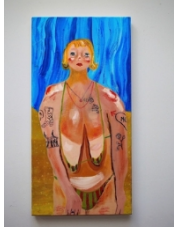

HARSH COLLECTIVE

Helena Calmfors
Midsummer, 2024
Archival print facemounted on Plexi
30 x 24 inches

Helena Calmfors
Latex Lady, 2024
Archival print mounted on aluminum
14 x 11 inches

Helena Calmfors
Latex Membrane II, 2024
Archival print mounted on aluminum
14 x 11 inches

Helena Calmfors
Flower Lady, 2024
Polaroid
2.5 x 2.5 inches (9 x 9 inches framed)

Helena Calmfors
My Fair Lady, 2024
Polaroid
2.5 x 2.5 inches (9 x 9 inches framed)

Amy Chasse
Sticking Together, 2023
Acrylic on cardboard
80 x 80 inches

HARSH COLLECTIVE

Amy Chasse
Riis Beach, 2023
Pastel on canvas
24 x 12 inches

Amy Chasse
Saying Grace, 2023
Acrylic on canvas
24 x 18 inches

Amy Chasse
Sun Bather, 2024
Acrylic on stuffed canvas
13 x 5 inches