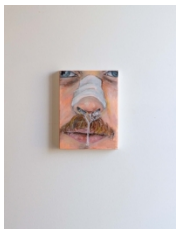

Jenna Rothstein
Ellis, 2023
Acrylic on canvas
7 x 5 inches