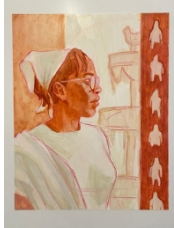

Ava Kirby
The Pants, 2024
Oil on canvas
16 x 20 inches

Madison Paloski
Backstage at Pipenco, 2024
Inkjet print
10 x 8 inches (12 x 11 inches framed)

Madison Paloski
Ciara in Wonderland, 2024
Inkjet print
7 x 5 inches (9 x 7.5 inches framed)

Madison Paloski
Chinatown, 2024
Inkjet print
10 x 8 inches (12 x 9 inches framed)

Madison Paloski
Dirtbag Dream Beach, 2024
Inkjet print
7 x 5 inches (10 x 8 inches framed)

HARSH COLLECTIVE

Madison Paloski
On the Rocks, 2024
Inkjet print
8 x 6 inches (10 x 8.5 inches framed)