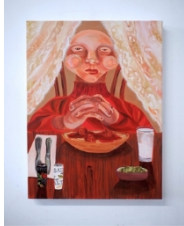

Amy Chasse
Saying Grace, 2023
Acrylic on canvas
24 x 18 inches