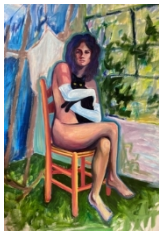

Isaí Soto
Employee of the Month - Geritza, 2024
Serigraph on panel
18 x 12 inches

Isaí Soto
Employee of the Month - Isai, 2024
Serigraph on panel
18 x 12 inches

HARSH COLLECTIVE

Isai Soto
Milagro.a, 2024
Repurposed aluminum
7.7 x 3.5 inches

Scott Walker
Self Portrait in Drag as Bjork, 2024
Embroidery on doily
15.5 x 10.5 inches (20 x 15 inches framed)

Scott Walker
Putting on Pink Eyeshadow, 2024
Embroidery on doily
12 x 17.5 inches (16 x 22 inches framed)