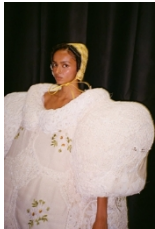

Madison Paloski
Backstage at Pipenco, 2024
Inkjet print
10 x 8 inches (12 x 11 inches framed)