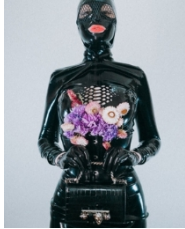

HARSH COLLECTIVE

Helena Calmfors
Midsummer, 2024
Archival print facemounted on Plexi
30 x 24 inches

Helena Calmfors
Latex Lady, 2024
Archival print mounted on aluminum
14 x 11 inches

Helena Calmfors
Latex Membrane II, 2024
Archival print mounted on aluminum
14 x 11 inches

Helena Calmfors
Flower Lady, 2024
Polaroid
2.5 x 2.5 inches (9 x 9 inches framed)

Helena Calmfors
My Fair Lady, 2024
Polaroid
2.5 x 2.5 inches (9 x 9 inches framed)

Amy Chasse
Sticking Together, 2023
Acrylic on cardboard
80 x 80 inches